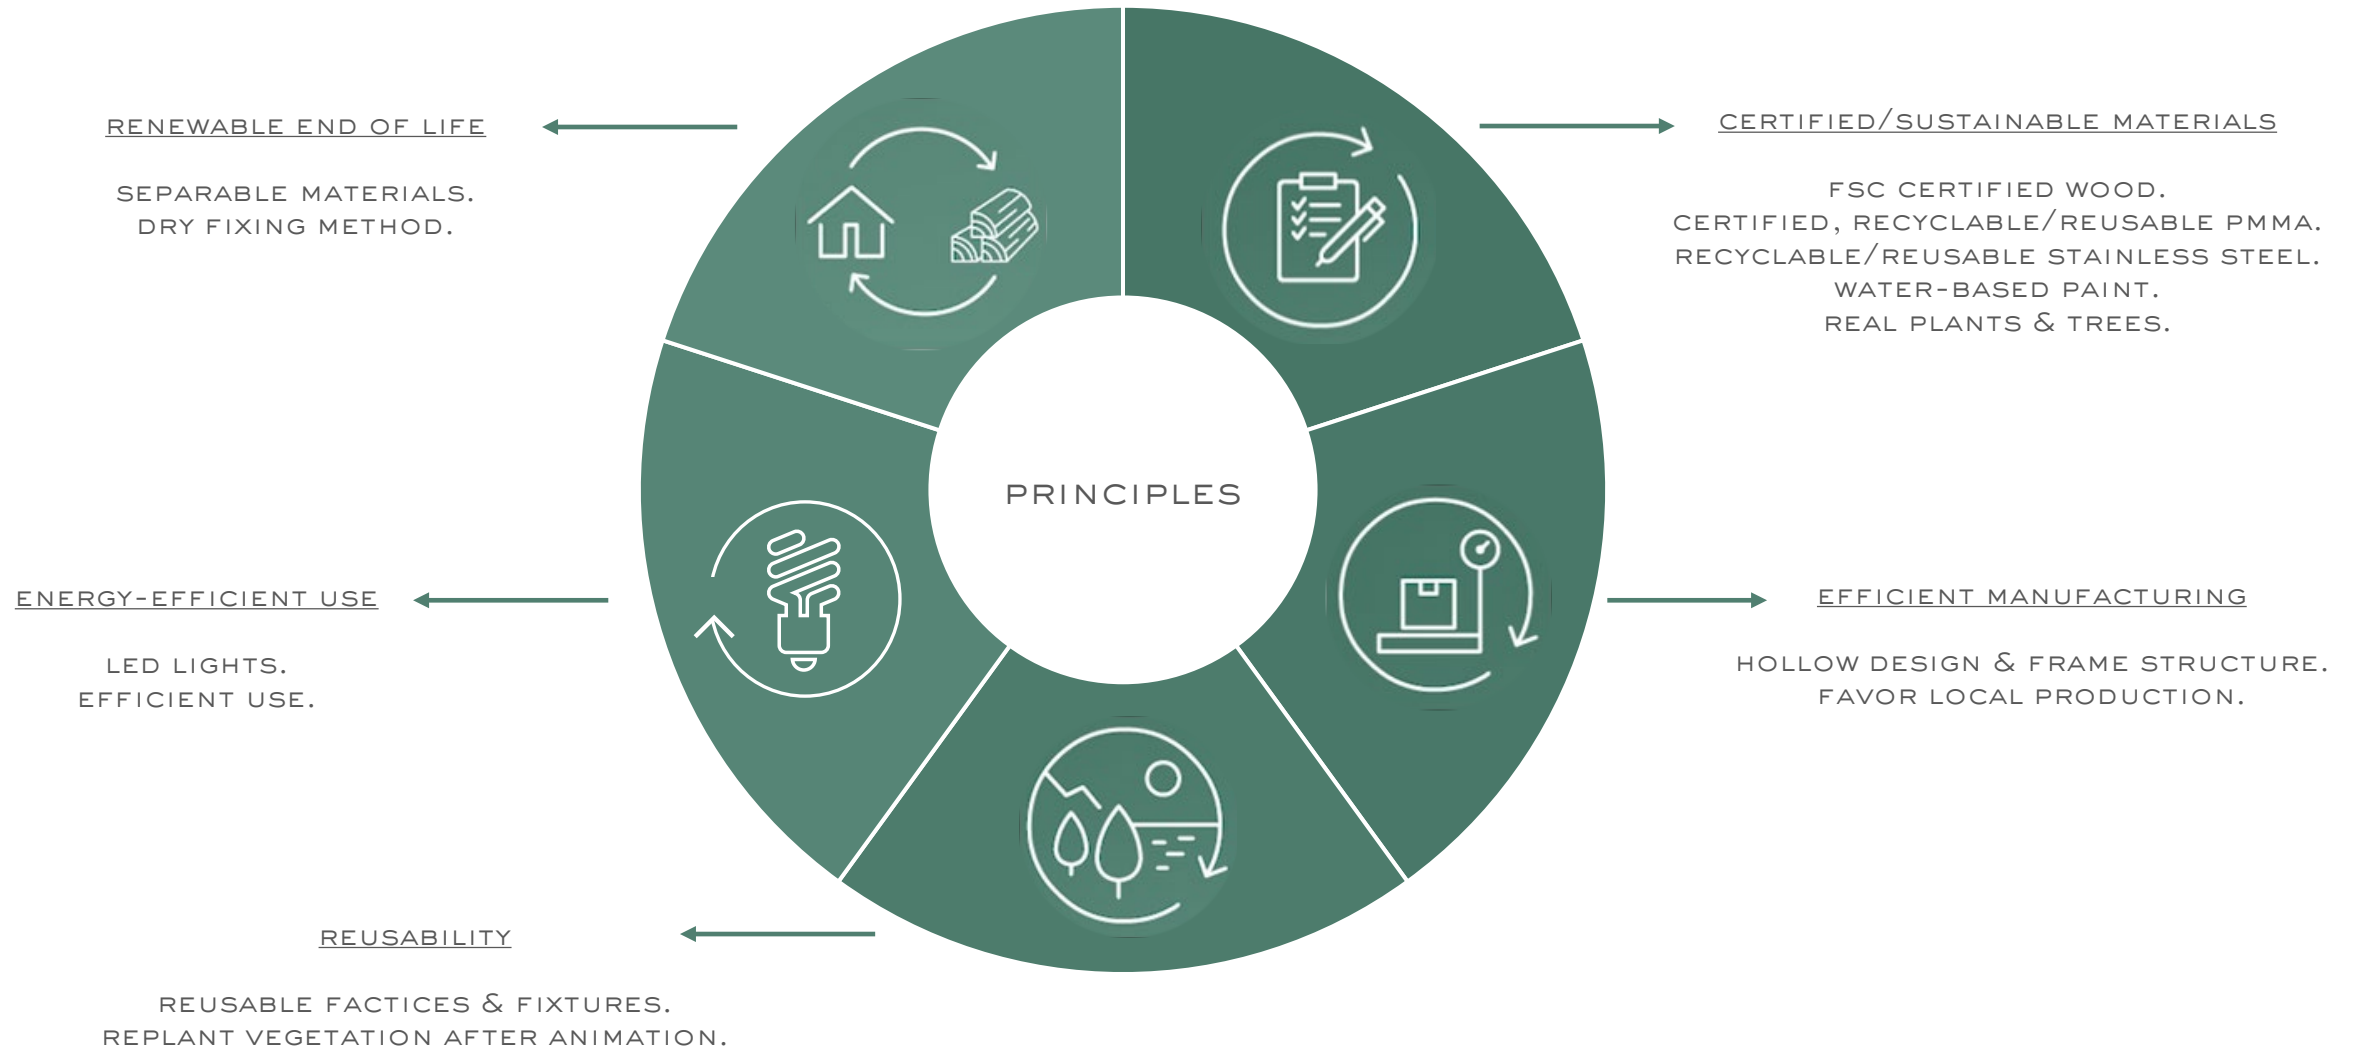

MATERIALS SUSTAINABILITY

REFER TO LOCAL REGULATIONS.

MATERIALS

LIVING WALL CONCEPT & EXECUTION

TARGET LOOK

GREENERY TO USE AS BASE NORTHEASTERN USA FOREST PLANTS (NO TROPICAL PLANTS)

MOSESSES

FERNS