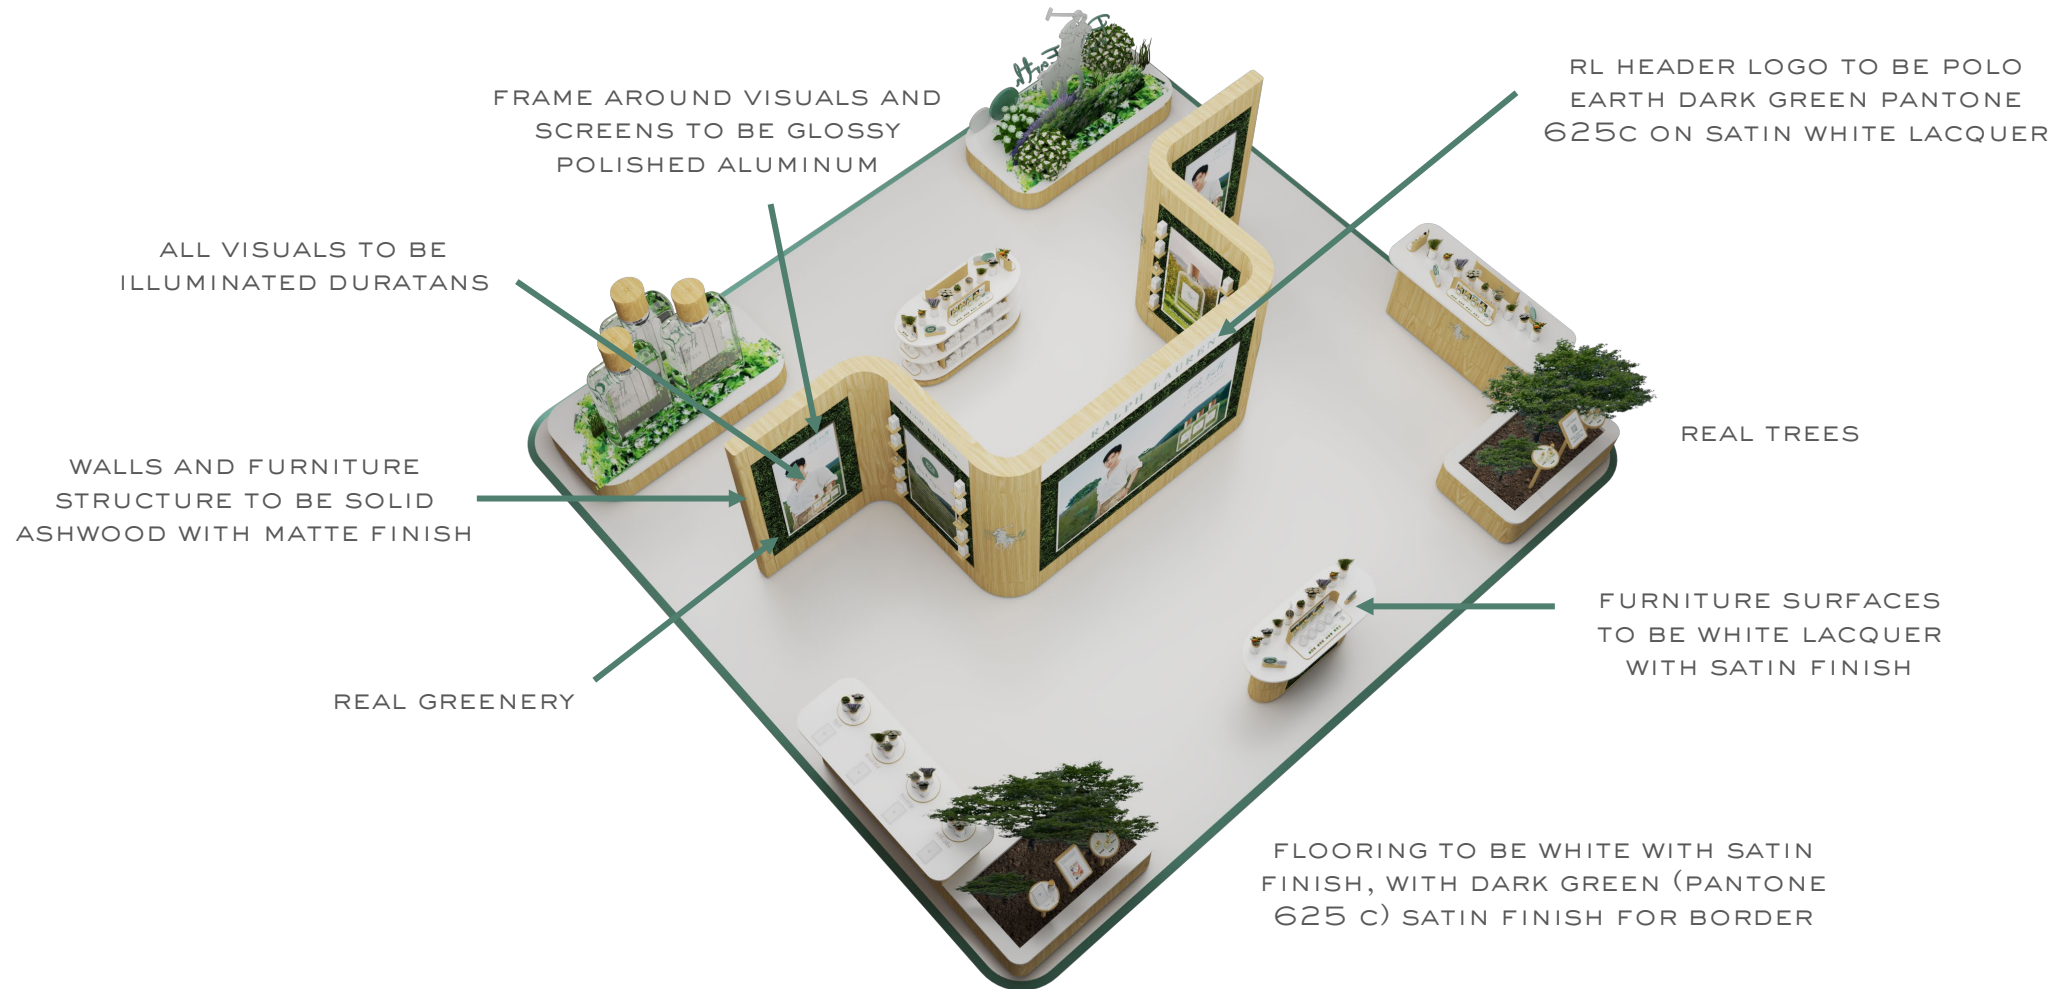

EXTRA LARGE PODIUM

MATERIAL CALLOUTS